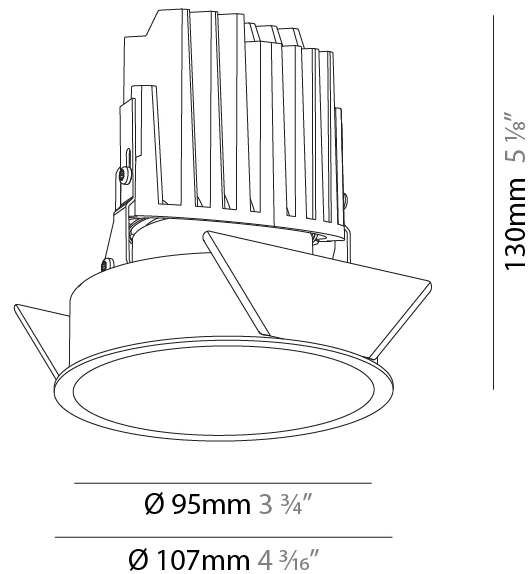

GENERAL

Series: Bioniq
Subseries: Bioniq Round Deep
Brand: Prolicht
Division: Architectural
Mounting Type: Recessed
Mounting Location: Ceiling
Subcategory: Downlight

PHYSICAL

Shape: Round
Diameter (mm): 107
Diameter (in): 4 3/16
Height (mm): 130
Height (in): 5 1/8
Ceiling Thickness (mm): 10 / 12.5 / 15
Ceiling Thickness (in): 3/8 or 1/2 or 9/16
Min. Recessing Depth (mm): 150
Min. Recessing Depth (in): 5 7/8
Light Distribution: Downlight
Weight (kg): 0.506
Weight (lbs): 1.12
Fixture Finish: SSR / BKV / CWI / CRY / HAB / LAG / UFT / ITA / RUA / RUR / MIC / FTG / MYG / TWT / LOD / PUS / FRO / FUP / KIA / POP / BLS / SPG / MEY / GOH / GUM / CHC / COM / ABZ / JAG / OBR / MOS / ROR
Fixture Material: Aluminum Die Cast
Cut-out Measurements: 98mm / 3 7/8"

ELECTRICAL

Lamp Type: LED (Zhaga Standard)
Total Output Wattage (W): 15
Dimming: Dali Dimming
Driver Included: No
Driver Location: Recessed Housing
Driver Type: Constant Current - 120Vac
Housing: See components
Input Voltage (V): 120
Constant Current (MA): 350

LED

Number of LEDs: 1
Color Temperature (°K): Warm Dim
Max. Delivered Lumen (lm): 760
Nominal Lumen (lm): 1140
CRI: >90 CRI

OPTICAL

Reflector: 20 / 40 / 60

RATINGS AND CERTIFICATIONS

Certified By: Certified for North American Standards
IP rating: IP20